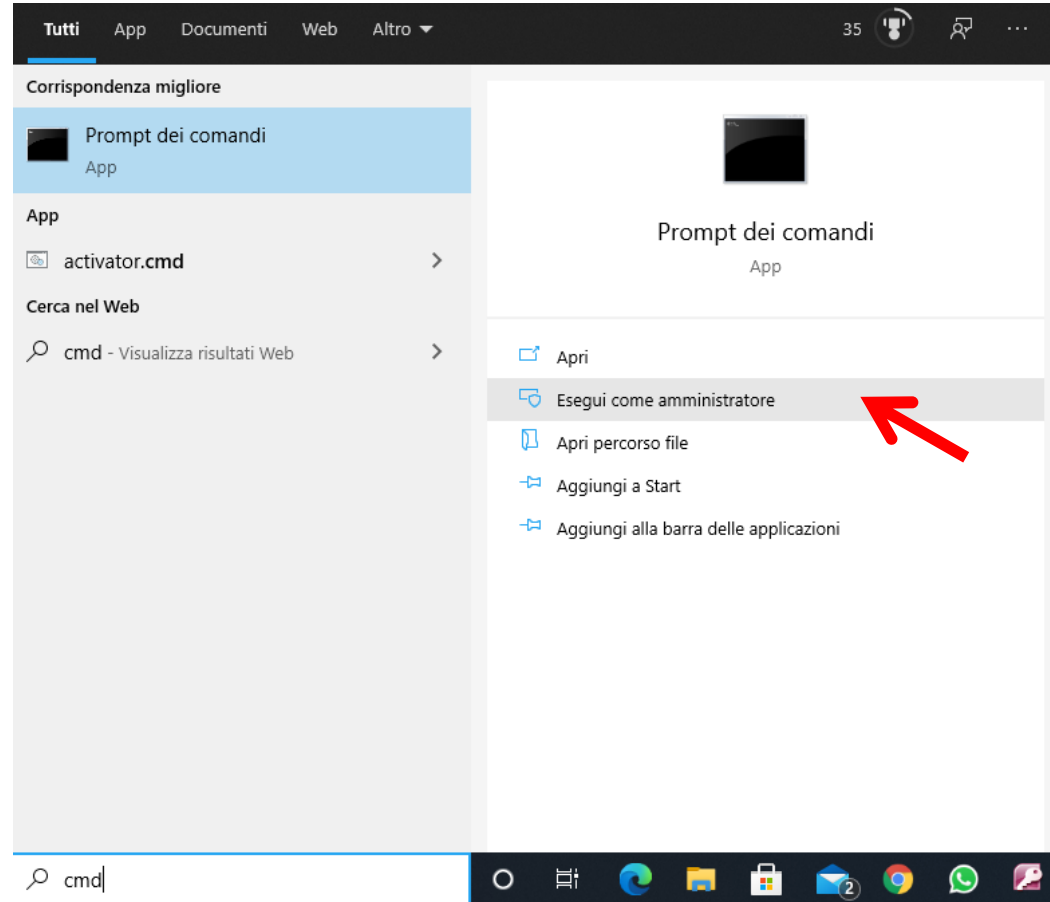

Product Key WINDOWS 10

wmic path softwarelicensingservice get OA3xOriginalProductKey

The screenshot shows a Windows command prompt window titled "Amministratore: Prompt dei comandi". The window content includes the copyright notice "(c) Microsoft Corporation. Tutti i diritti sono riservati." and the current directory "C:\Windows\system32>". A red arrow points from the command in the green box above to the command prompt prompt.