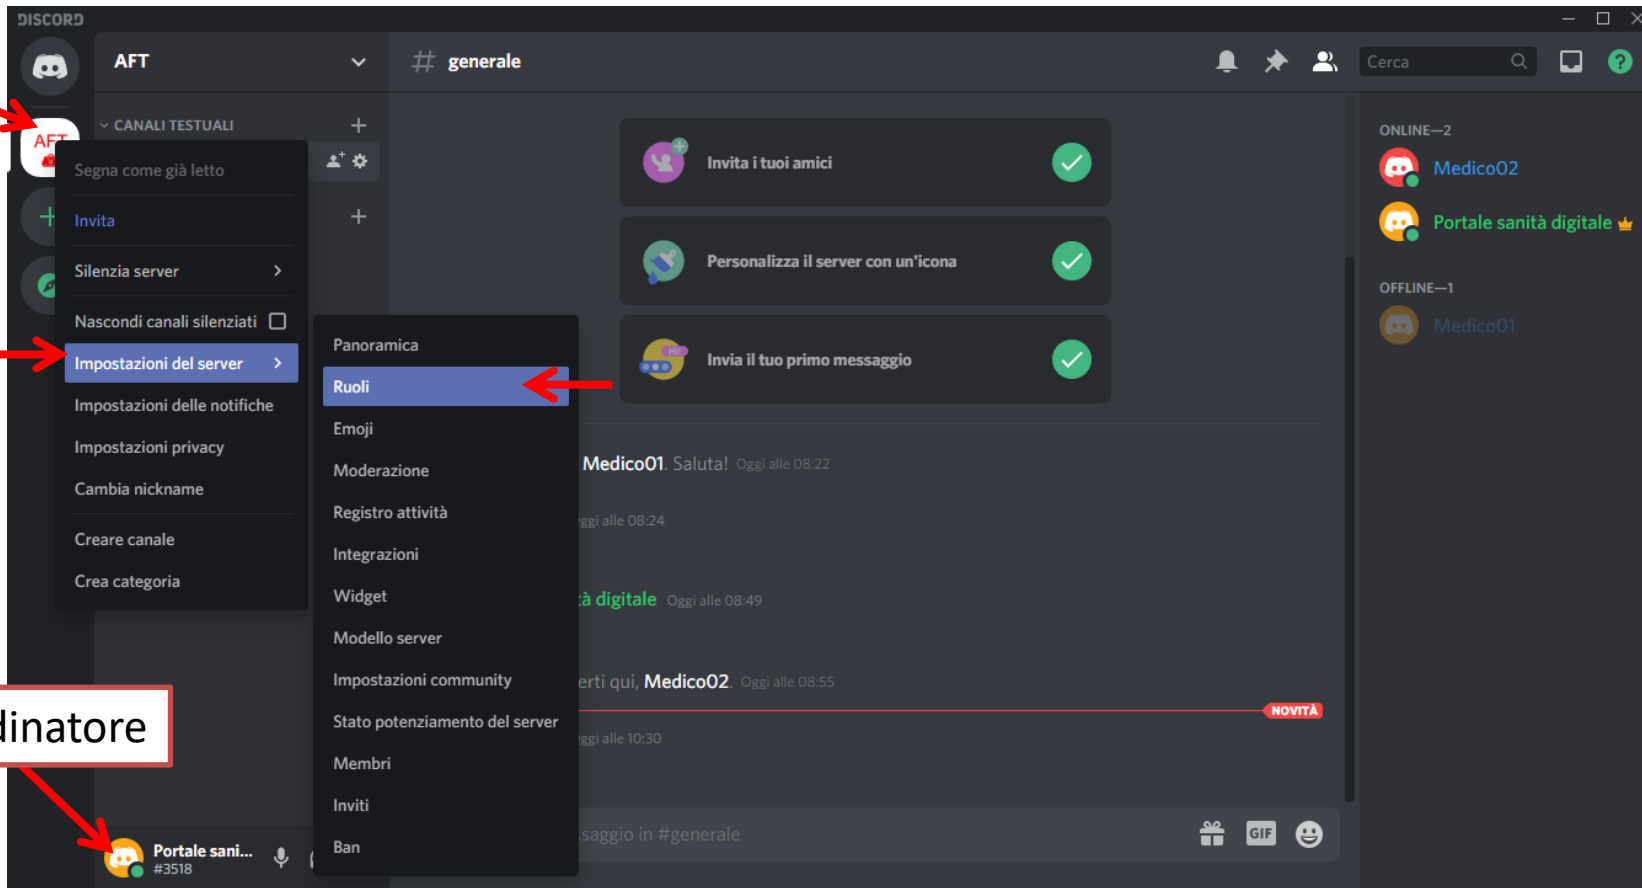

IMPOSTAZIONI DELL'APP

- Voce e video
- Overlay
- Notifiche
- Associazioni tasti
- Attività di gioco
- Testo e immagini
- Aspetto

DISCORD

Coordinatore

DISCORD

The screenshot displays the Discord role management interface. On the left sidebar, the 'Ruoli' (Roles) option is highlighted with a red arrow. The main content area shows the configuration for the 'COORDINATORE' role. The role name is 'COORDINATORE' and its color is green. A red arrow points to the role name input field. Below the color selection, there are settings for role visibility and mentions. A red arrow points to the bottom right corner of the interface.